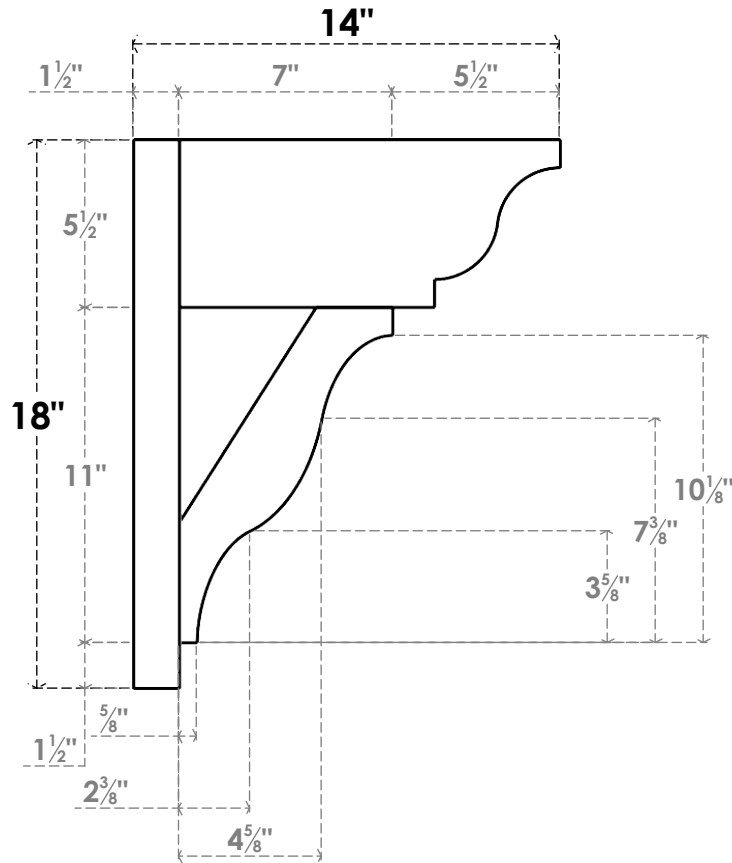

ITEM NUMBER: OUTUROC055X075X14000X18000X055X015X055FST04RCPR

5 1/2"W TOP X 7 1/2"W BACK X 14"D X 18"H X 5 1/2"T TOP X 1 1/2"T BACK TIMBERTHANE ROUGH CEDAR FUNSTON FAUX WOOD OPEN OUTLOOKER, TRADITIONAL TOP AND BLOCK BACK, 5 1/2"W CLOSED BRACE, PRIMED TAN

SIDE PROFILE

FRONT PROFILE

ISOMETRIC

EKENA MILLWORK
2300 WEST MAIN ST.
CLARKSVILLE, TX 75426
TOLL FREE: 866-607-0453
WWW.EKENAMILLWORK.COM

NOTES

1. INSTALLATION TO BE COMPLETED IN ACCORDANCE WITH MANUFACTURER'S SPECIFICATIONS.
2. DRAWING MAY NOT BE TO SCALE
3. THIS DRAWING IS INTENDED FOR DESIGN AND PLANNING PURPOSES ONLY.
4. ALL INFORMATION CONTAINED HEREIN WAS CURRENT AT THE TIME OF DEVELOPMENT BUT MUST BE REVIEWED AND APPROVED BY THE PRODUCT MANUFACTURER TO BE CONSIDERED ACCURATE.
5. TIMBERTHANE ARCHITECTURAL PRODUCTS ARE MADE FROM HIGH DENSITY URETHANE AND COME FACTORY PRIMED