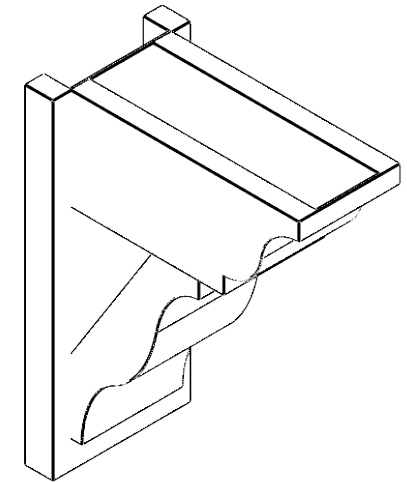

ITEM NUMBER: OUTUROC055X075X14000X18000X055X015X055FST04RCPR

5 1/2"W TOP X 7 1/2"W BACK X 14"D X 18"H X 5 1/2"T TOP X 1 1/2"T BACK TIMBERTHANE ROUGH CEDAR FUNSTON FAUX WOOD OPEN OUTLOOKER, TRADITIONAL TOP AND BLOCK BACK, 5 1/2"W CLOSED BRACE, PRIMED TAN

SIDE PROFILE

FRONT PROFILE

ISOMETRIC

EKENA MILLWORK
2300 WEST MAIN ST.
CLARKSVILLE, TX 75426
TOLL FREE: 866-607-0453
WWW.EKENAMILLWORK.COM

NOTES

1. INSTALLATION TO BE COMPLETED IN ACCORDANCE WITH MANUFACTURER'S SPECIFICATIONS.
2. DRAWING MAY NOT BE TO SCALE
3. THIS DRAWING IS INTENDED FOR DESIGN AND PLANNING PURPOSES ONLY.
4. ALL INFORMATION CONTAINED HEREIN WAS CURRENT AT THE TIME OF DEVELOPMENT BUT MUST BE REVIEWED AND APPROVED BY THE PRODUCT MANUFACTURER TO BE CONSIDERED ACCURATE.
5. TIMBERTHANE ARCHITECTURAL PRODUCTS ARE MADE FROM HIGH DENSITY URETHANE AND COME FACTORY PRIMED