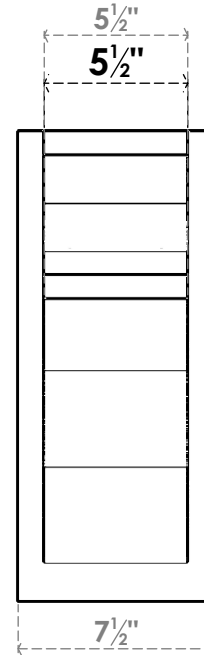

ITEM NUMBER: OUTUROC055X075X14000X18000X055X015X055FST04RCPR

5 1/2"W TOP X 7 1/2"W BACK X 14"D X 18"H X 5 1/2"T TOP X 1 1/2"T BACK TIMBERTHANE ROUGH CEDAR FUNSTON FAUX WOOD OPEN OUTLOOKER, TRADITIONAL TOP AND BLOCK BACK, 5 1/2"W CLOSED BRACE, PRIMED TAN

SIDE PROFILE

FRONT PROFILE

ISOMETRIC

EKENA MILLWORK
2300 WEST MAIN ST.
CLARKSVILLE, TX 75426
TOLL FREE: 866-607-0453
WWW.EKENAMILLWORK.COM

NOTES

1. INSTALLATION TO BE COMPLETED IN ACCORDANCE WITH MANUFACTURER'S SPECIFICATIONS.
2. DRAWING MAY NOT BE TO SCALE
3. THIS DRAWING IS INTENDED FOR DESIGN AND PLANNING PURPOSES ONLY.
4. ALL INFORMATION CONTAINED HEREIN WAS CURRENT AT THE TIME OF DEVELOPMENT BUT MUST BE REVIEWED AND APPROVED BY THE PRODUCT MANUFACTURER TO BE CONSIDERED ACCURATE.
5. TIMBERTHANE ARCHITECTURAL PRODUCTS ARE MADE FROM HIGH DENSITY URETHANE AND COME FACTORY PRIMED